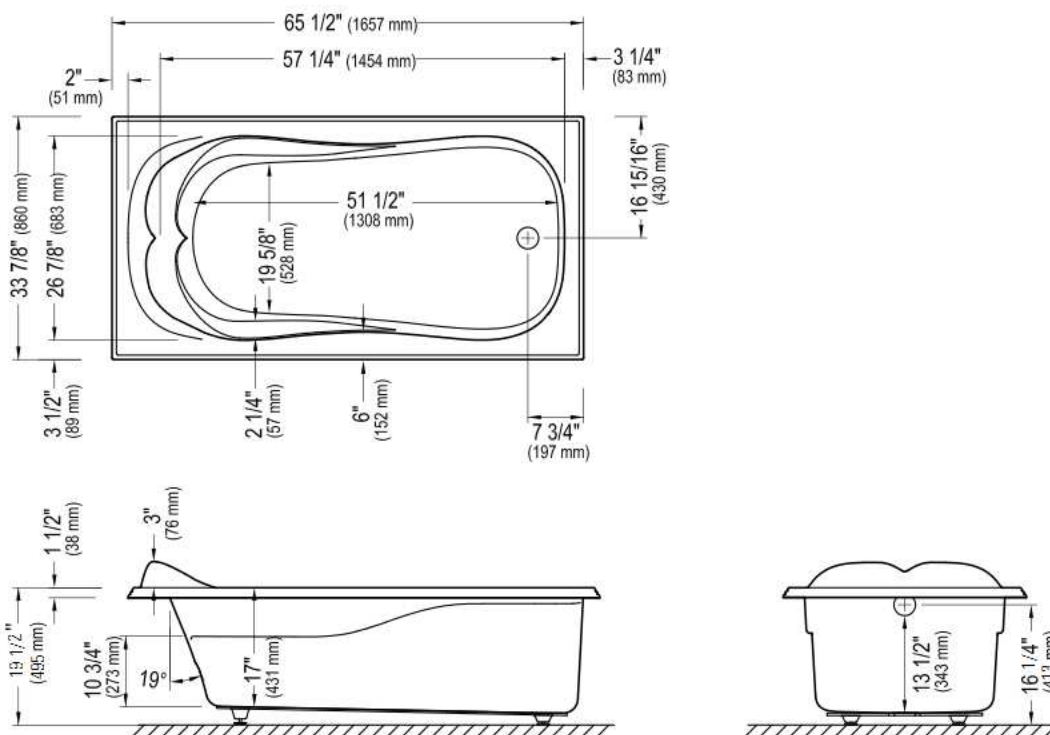

# MÉLIA 66

Bathtub

\*A bathtub fitted with back jets can cause the pump to protrude by approximately 3" from the overall dimension.

\*\*All dimensions are approximate and subject to change without notice. Please refer to the installation guide before beginning the installation.